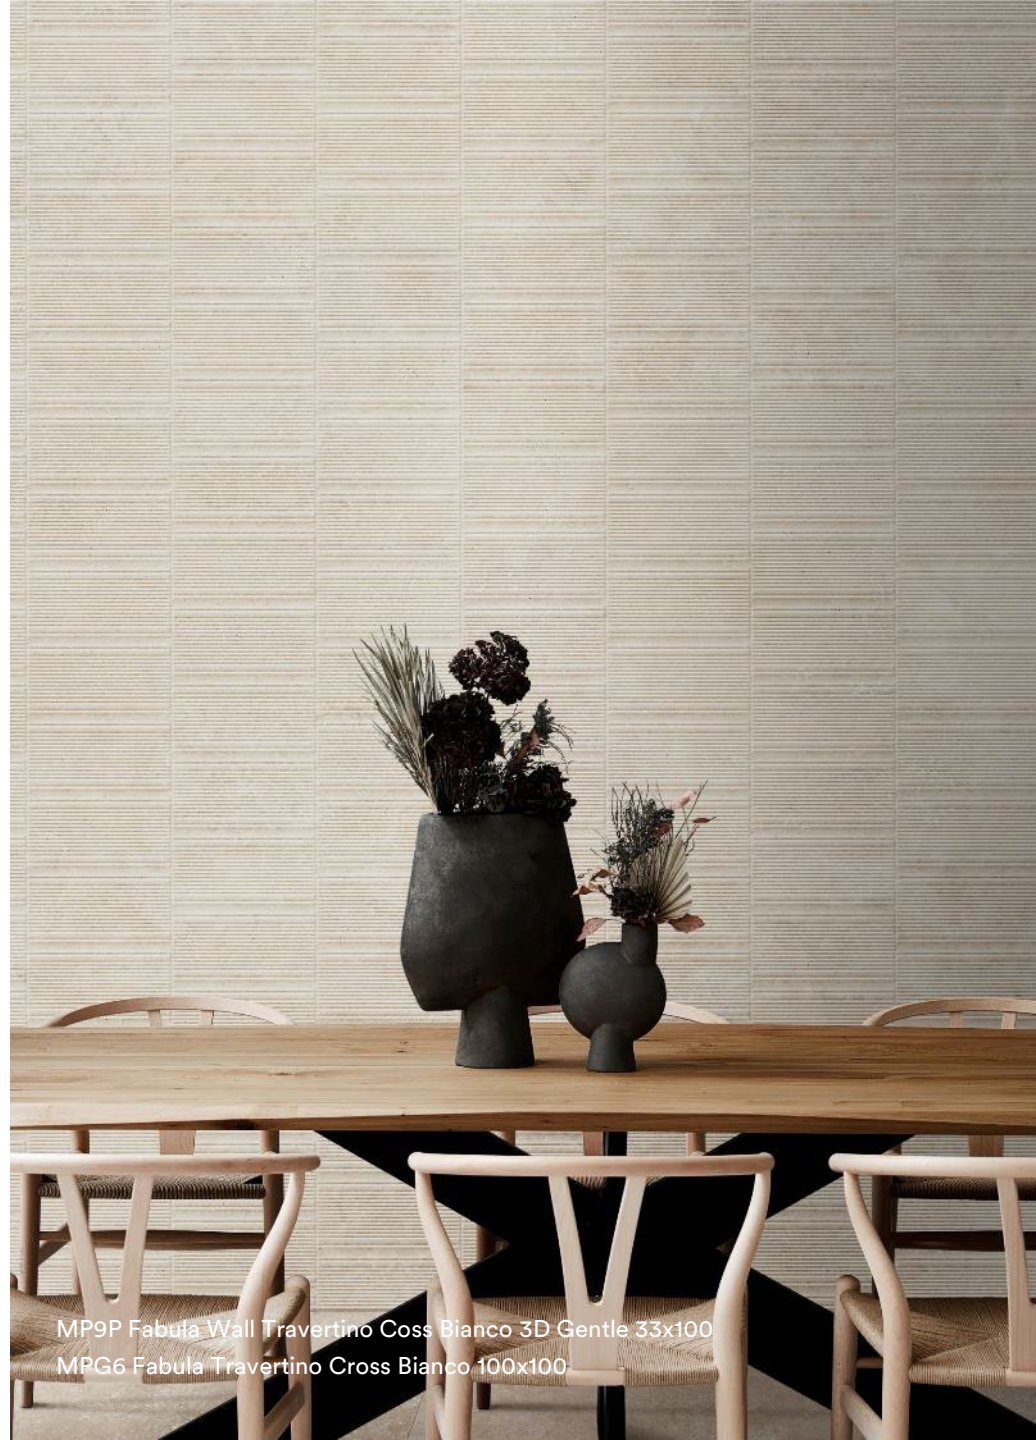

Fabula Wall

The new Travertino Cross essence of the Fabula floor collection is also available on white-body wall tiles and in 33x100 size in both colours White and Beige. The wall decoration potential is extended by two 3D structures: Gentle, characterised by modules which interrupt the surface's horizontal flow, and Mikado, with continuous, linear horizontal elements. The Glam decor offers a sophisticated patchwork where the graphic patterning of the surface is emphasised by use of the Touch technology.

MP9P Fabula Wall Travertino Cross Bianco 3D Gentle 33x100
MPG6 Fabula Travertino Cross Bianco 100x100