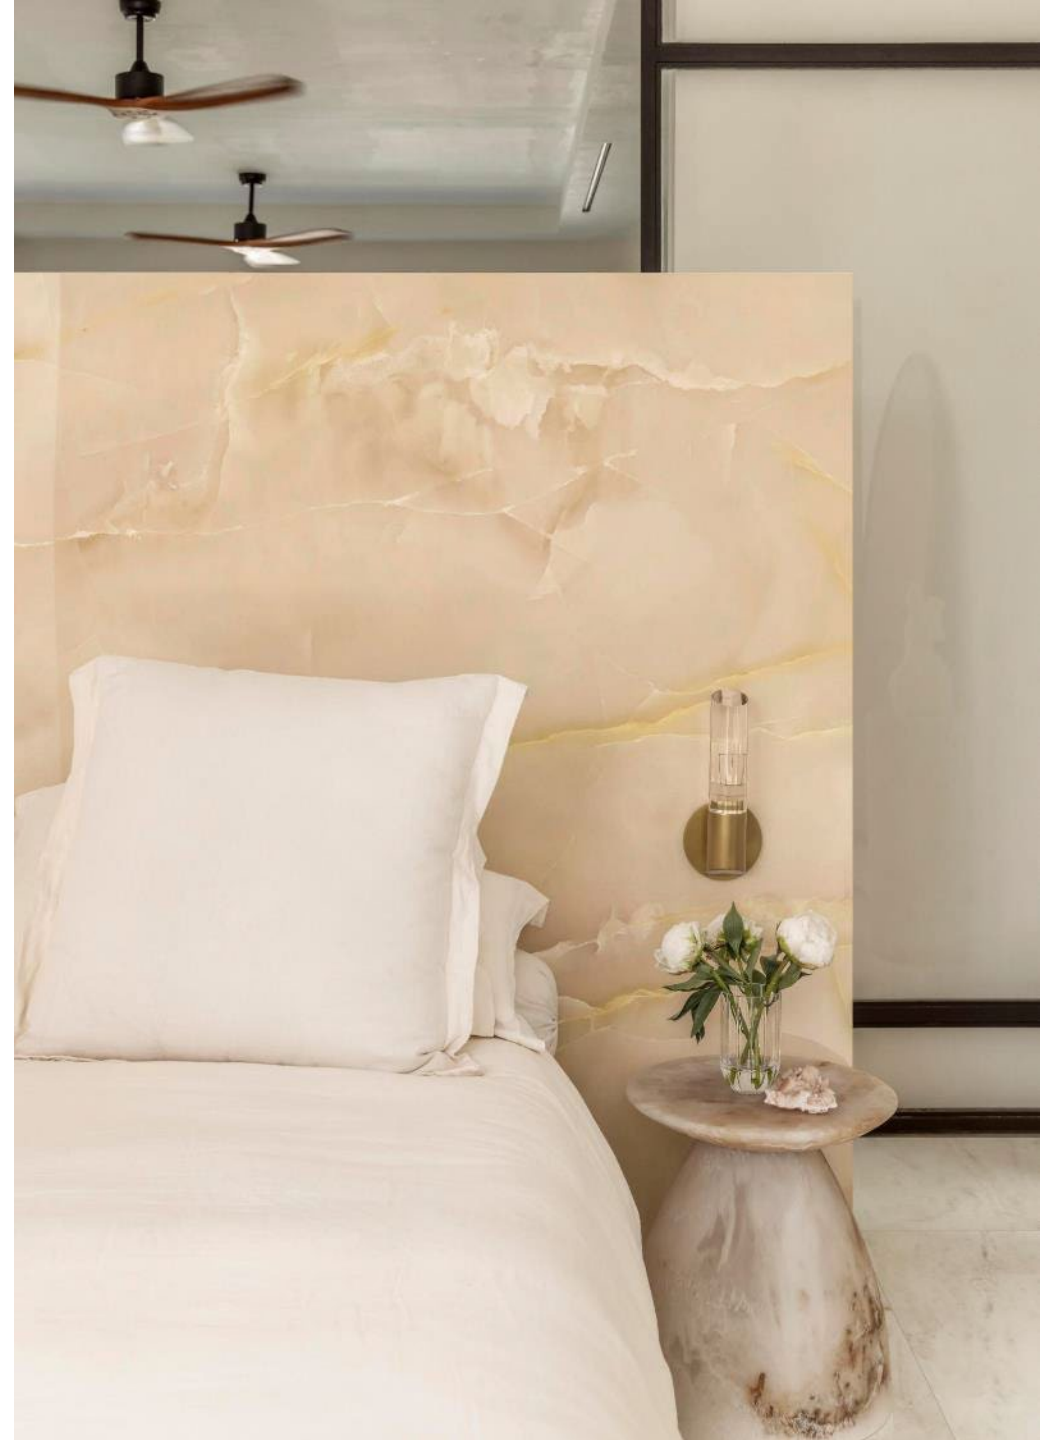

M962 Rice Natural Lux 15x15
M96P Rice Natural Lux 5x15
MP6K Room Bianco 100x100

MP6M Room Beige Strutturato 100x100

Marble Look

Allmarble

120x120 – 60x120

Allmarble

The precious aesthetics in Onice Bianco, Beige, Giada and Nero porcelain stoneware extend the Allmarble range with the introduction of 9mm thickness on both Lux and Naturale surfaces in sizes 120x120 and 60x120. The precious graphics on the satin surface convey a delicate softness of touch and a sense of understated elegance, in line with the trend towards the use of high-end materials treated with silky matt surfaces. The range is completed by the classic 30x30 mosaic and the 29.8x29.8 Ventaglio mosaic - both available in all colours and finishings.