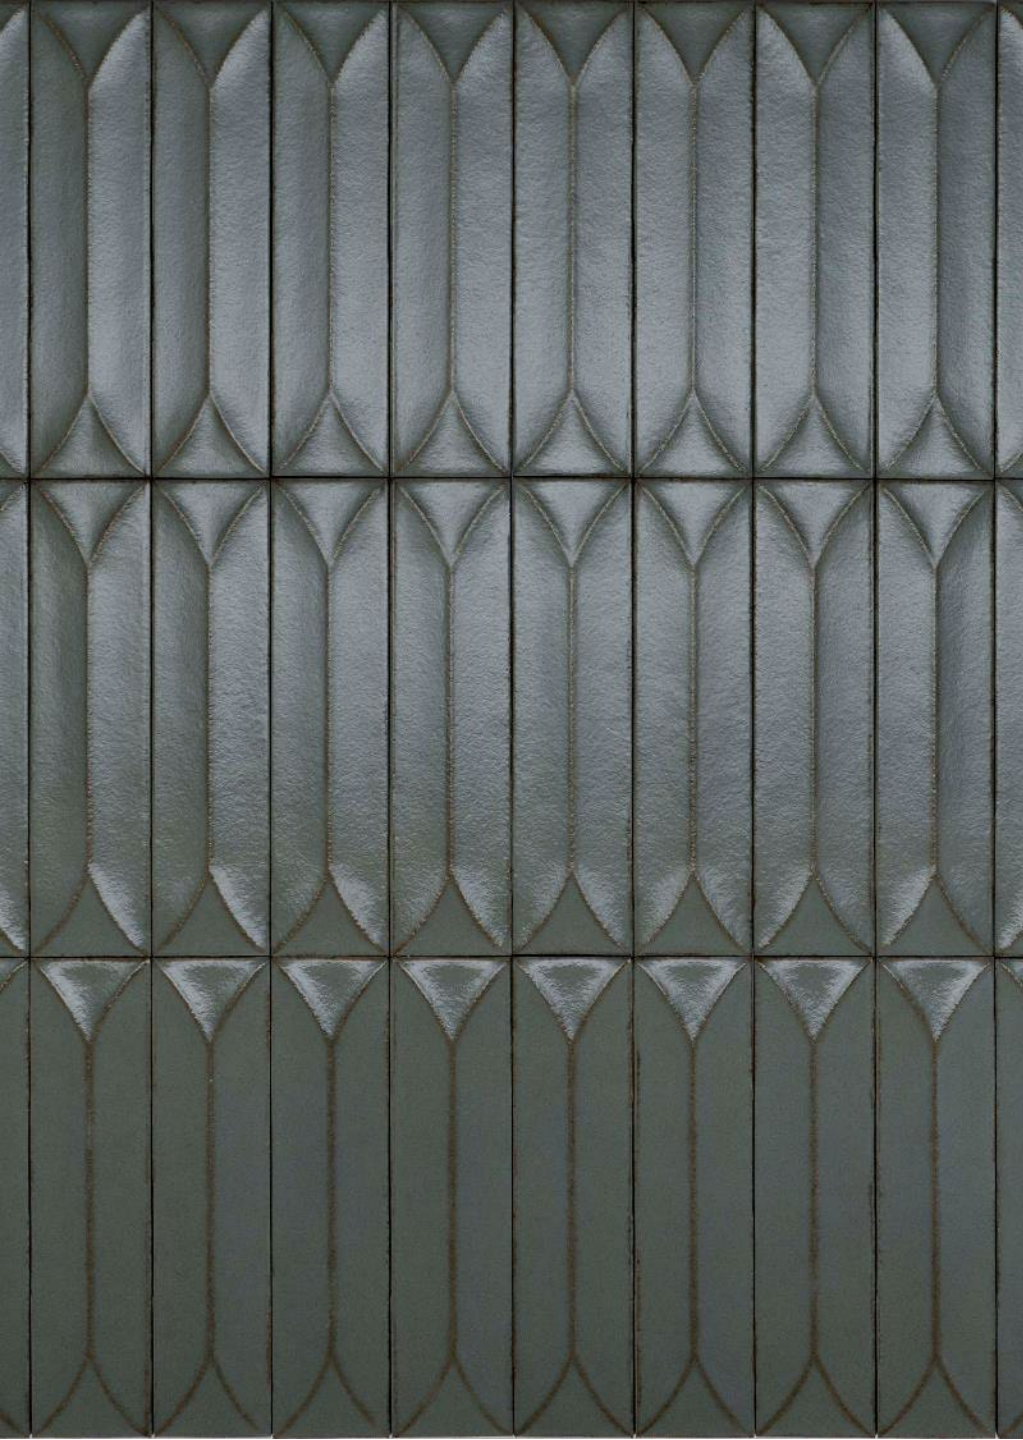

Terramater Lichene Lux Struttura 3D Losanga 9,1x37,5