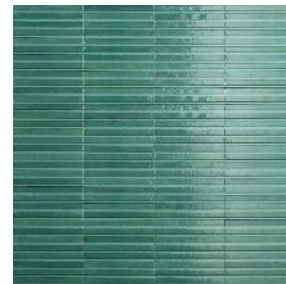

Lume

Porcelain Stoneware

Rake 3D Structure

Bone

Caramel

Ocean

Emerald

White