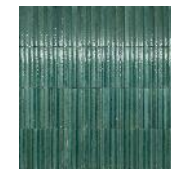

Emerald

Surface

Lux

Size

6x24

3D Structure

Rake 3D 6x24
Available in all Colours

Swing 3D 6x24
Available in all Colours