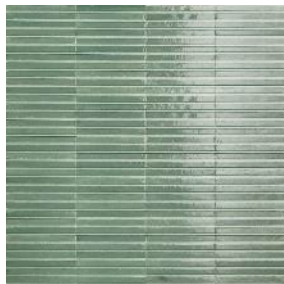

Lume

Porcelain Stoneware

Rake 3D Structure

Turquoise