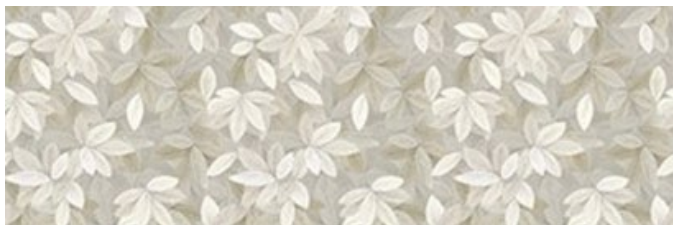

White Deco

White Body Wall Tile

Decors

Decoro Fanfara Touch