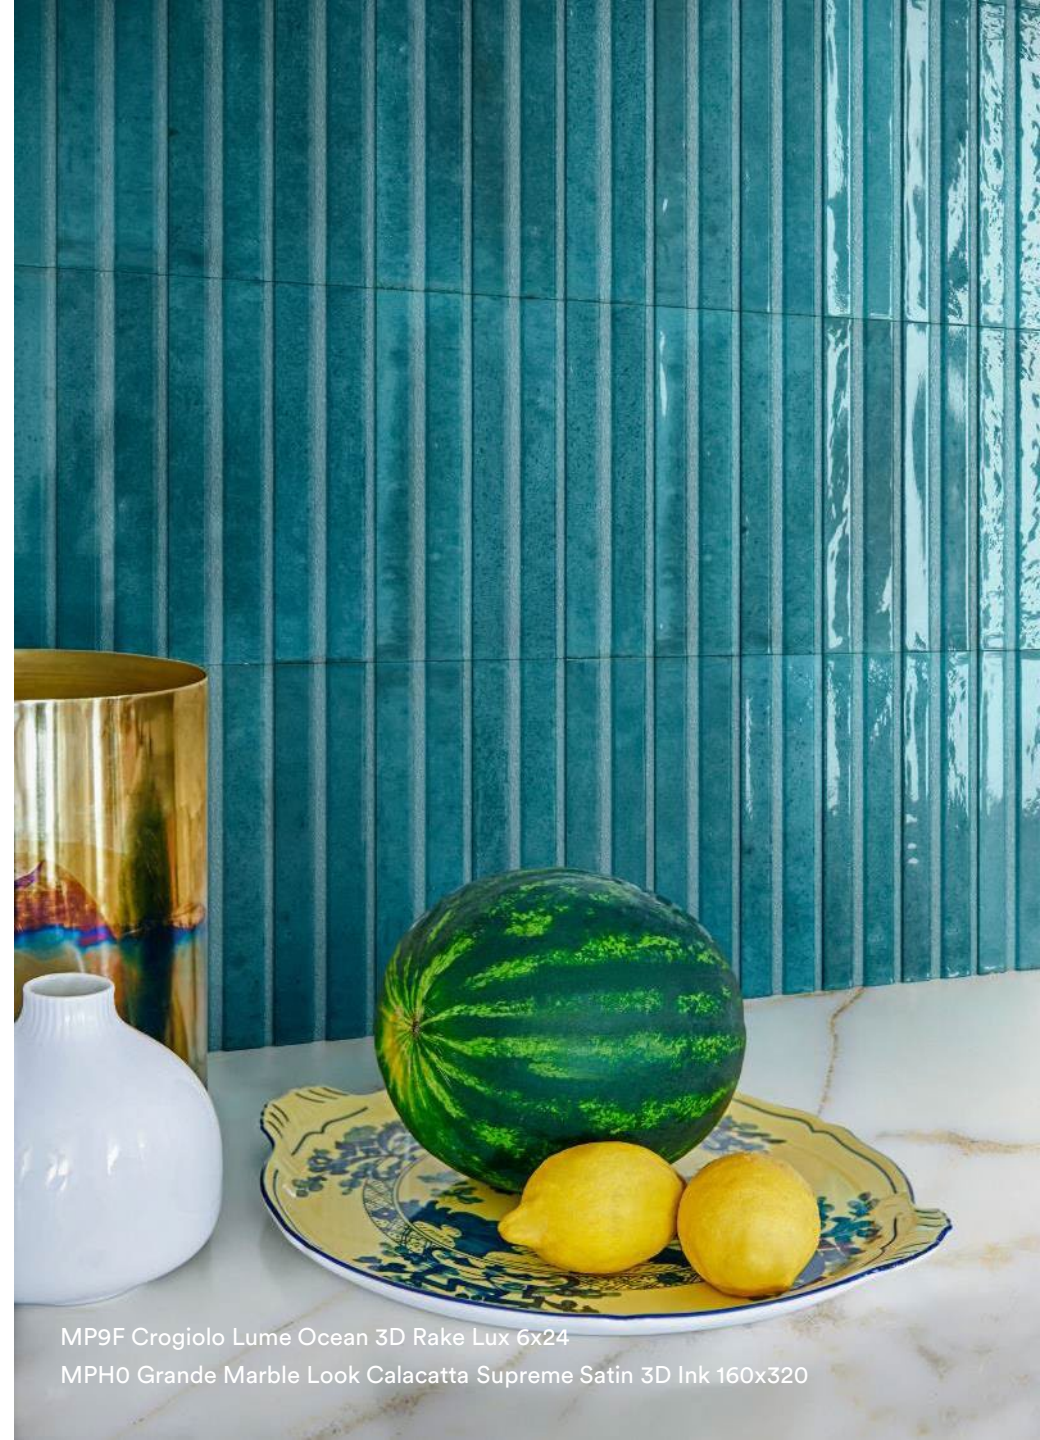

Lume

Lume, the glossy size 6x24 porcelain stoneware brick tile inspired by hand-made ceramics, now offers new colours, Bone – a very bright white – and three intense, glowing, bright highlighting shades Caramel, Emerald and Ocean, together with two new original 3D structures, Rake and Swing, inspired by the fashion for tiles with a ribbed surface. Rake replicates the familiar grooved effect of ribbed wood, with the dense, flawed patterning typical of Lume in the raised parts and lighter colouring in the recessed parts, generating a sophisticated contrast and striking three-dimensionality. It is intended for installation vertical, also combined with the plain tile along its long side.

Swing simulates a softer, more rounded bamboo surface. The wave-shaped relief structure is created by combining two pieces of the Lume brick tile patterning. Swing can be installed either vertical or horizontal, for two completely different effects depending on the lighting angle. Both 3D structures are available in the 4 new shades and in the range's existing 6 colours: White, Blue, Green, Greige, Off-White and Turquoise.

MP9F Crogiolo Lume Ocean 3D Rake Lux 6x24

MPH0 Grande Marble Look Calacatta Supreme Satin 3D Ink 160x320