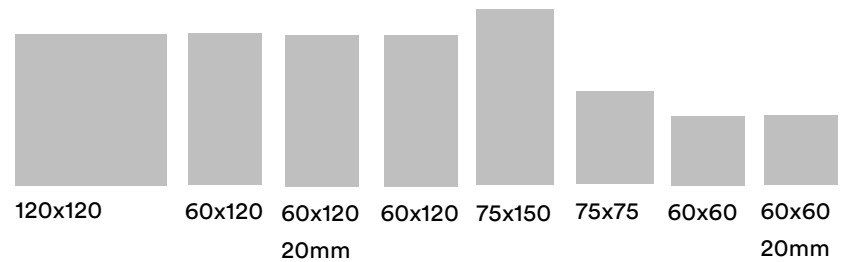

Surfaces

Naturale
R10 PTV

Outdoor

Mosaic

Listello Preinciso 14x120
Available in all Colours

Sizes

Mystone Pietra Ligure20

Colorbody Fine Porcelain Stoneware