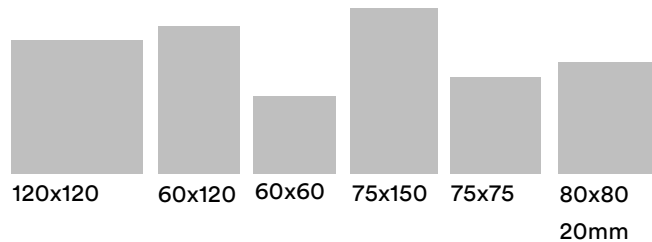

Nebbia

Surfaces

Naturale
Naturale R10

Outdoor

Sizes

120x120

60x120

60x60