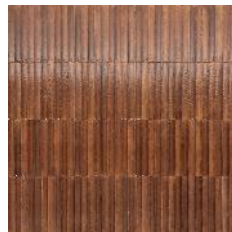

MP9F Crogiolo Lume Ocean 3D Rake Lux 6x24

MPH0 Grande Marble Look Calacatta Supreme Satin 3D Ink 160x320

Lume

Porcelain Stoneware

Colours

Bone

Caramel

Ocean