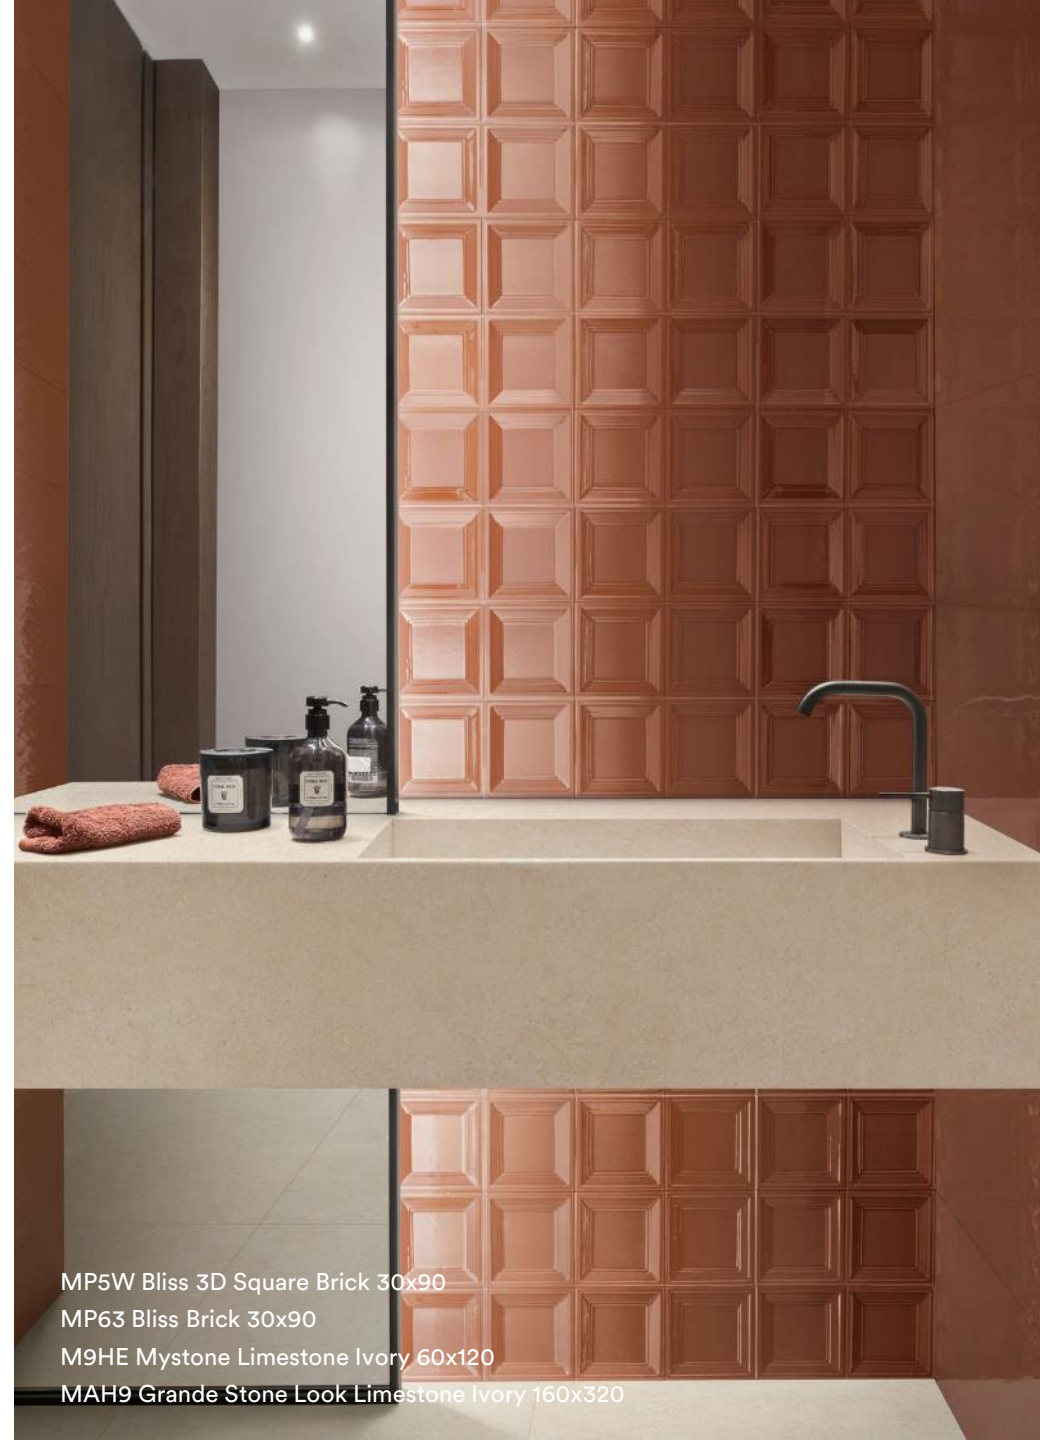

MP7Z Flora Azzurro 30x90

MP85 Flora Azzurro Struttura 3D Spike 30x90

MFDA Alma Naturale 20x120

Bliss

30x90

Bliss

The new Bliss white-body wall covering provides an updated interpretation of the decorative aesthetic of the antique majolica tiles used for building the stoves typical of the Ladin tradition in the Italian Alps. It offers two neutral shades – warm Cream and cold Ice – and three vibrant colours – Ocean, Forest and Brick – in the 30x90 size, on a slightly uneven, very glossy surface.

The range is completed by the 3D Fingers structure, a very deep relief pattern with hollows in the glaze that create shadow zones, and the 3D Square structure, comprising square shapes set one inside the other in three different levels of depth. The natural fall of the glaze emphasises the chiaroscuro effects generated by the different planes with a retro look. The Leafy decor has a nature-inspired motif and a relief structure given depth by the interplay of the light and dark shades that define the ribs and outlines of the soft leaves. It is available in both a warm version, for matching with the Cream plain tile, and a cold variant, for the Ice and Ocean colours. Bliss creates a new way of bringing character to the walls and other vertical surfaces of bathrooms, kitchens and restaurants, through the power of colour.